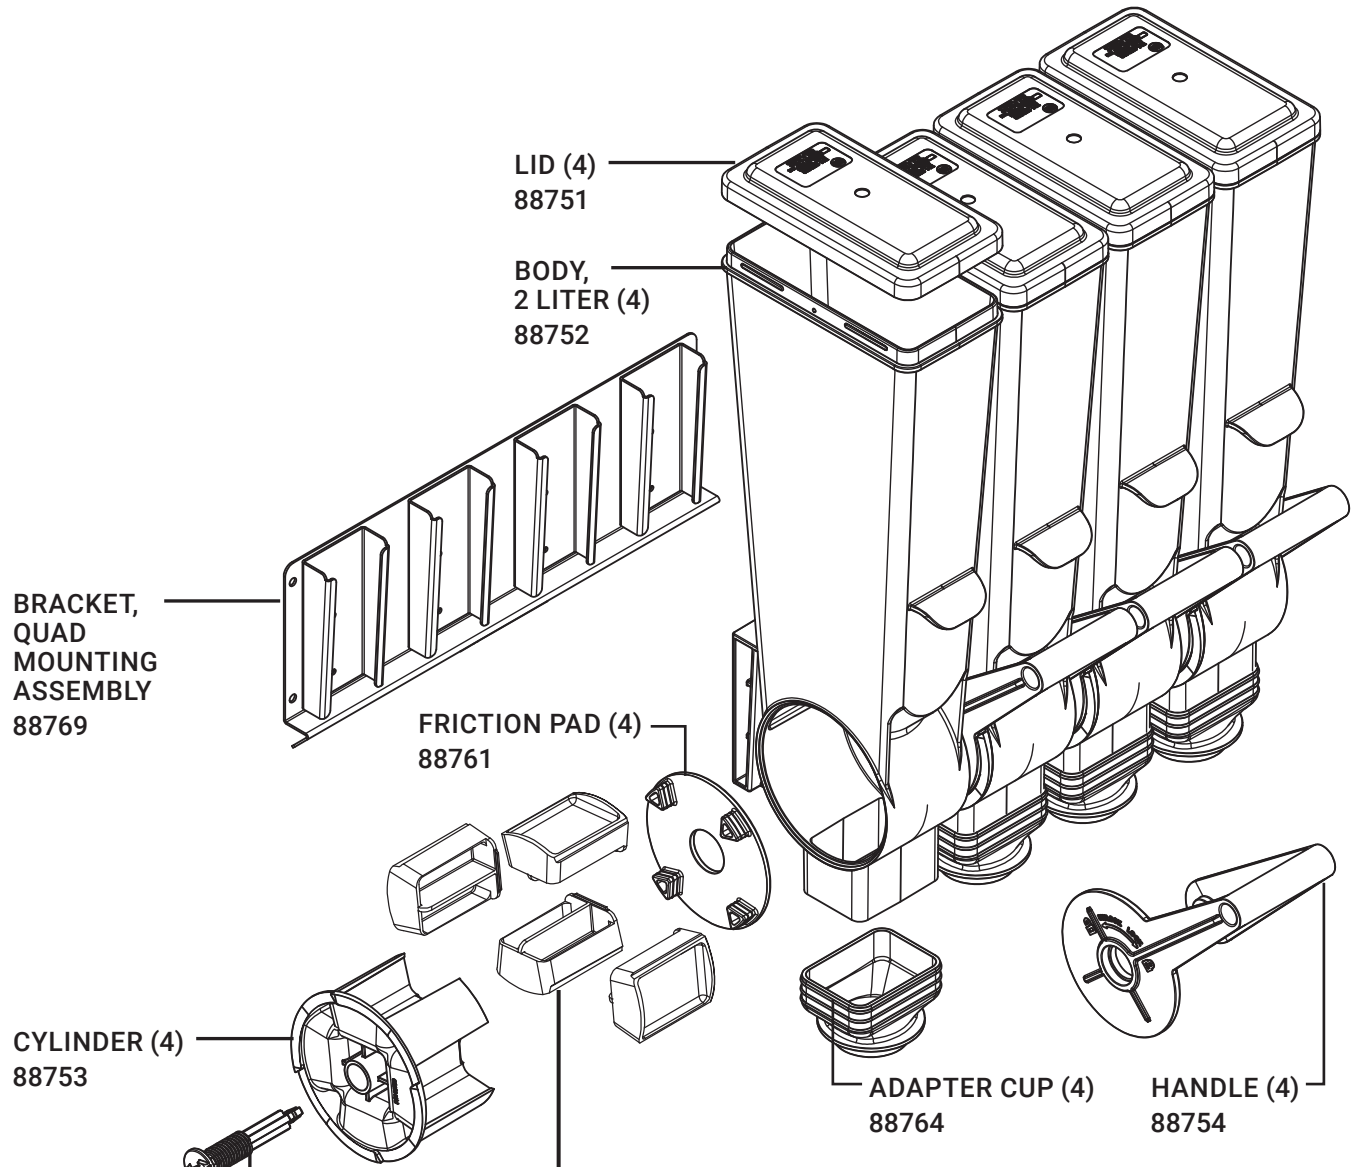

262.628.5600 | 800.558.8722
 spsales@server-products.com

88780

SlimLine
 DFD-2L, Quad
 w/Bracket

Complete View for Reference

PORTION TRAYS (4) EA. PACK

4-PACK	COLOR	PORTION
88795	WHITE	0.50 FL OZ
88796	BLUE	0.75 FL OZ
88799	GREEN	1.0 FL OZ
88797	PINK	1.5 FL OZ